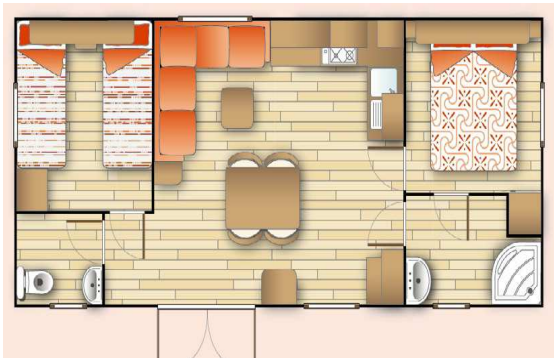

# ORCHIDEE *(maximum comfort/luxury)*

2010 model

The Orchidee stands out due to its large living area (35.20m<sup>2</sup>) and its high standard of equipment: dishwasher, extractor fan, freezer, barbecue, all in a Zen atmosphere. Bright and modern, luxurious and comfortable, it will bring you relaxation and serenity.

Laid out in a small village, the Orchidees are ideally located in the campsite, 50 m from the river and slightly set back from the central activities area.

Number of bedrooms: 2. The children's room is very spacious and has direct access to the en-suite bathroom in the parents' room.

Sleeps: 4-6.

Overall dimensions: 8.80 x 4.00 m.

A large, L-shaped sofa with cushions and hidden storage space.

Extra bed in the living area: a double pull-out bed (practical and comfortable)

Table with 4 chairs

A  $\frac{1}{4}$  circle shower unit 90 x 90

One bed 140 x 190 and a wardrobe in the parents' room

Two beds 80 x 190 and a wardrobe in the children's room

Covered wooden terrace

Garden furniture (table + garden chairs)