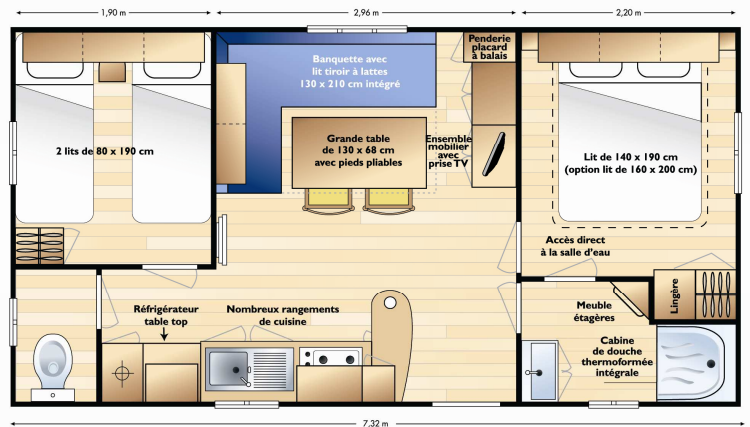

# IRM SUPER MERCURE

**Surface area: 27.50 m<sup>2</sup>**

**Dimensions: 7.47 x 4 m(overall)**

**Two bedrooms + pull-out slatted double bed in living area**

**Sleeps: 4-6 people**

## Living area

- quality and practicality are the priorities

Living area: Sofa with anti-stain upholstery including pull-out slatted bed 130 x 210 cm, fold away dining table (easy folding) and 2 chairs, wardrobe, broom cupboard

## Bedrooms a space of usefulness and comfort

- Very comfortable double room offering generous storage space (2.20m) and a bed of 140 x 190 cm. Two bedside tables, two reading lights, direct access to the bathroom, space for a cot  
- Twin room, 2 beds 80 x 190 cm  
Blackout curtains, quality slatted beds, very comfortable mattresses, wall cupboards above headboard in each bedroom

## Large bathroom

(2.20 m wide)  
Integrated shower unit (80 x 80 cm) with glass door  
corner storage cupboard  
large sink unit with mirror and shelf